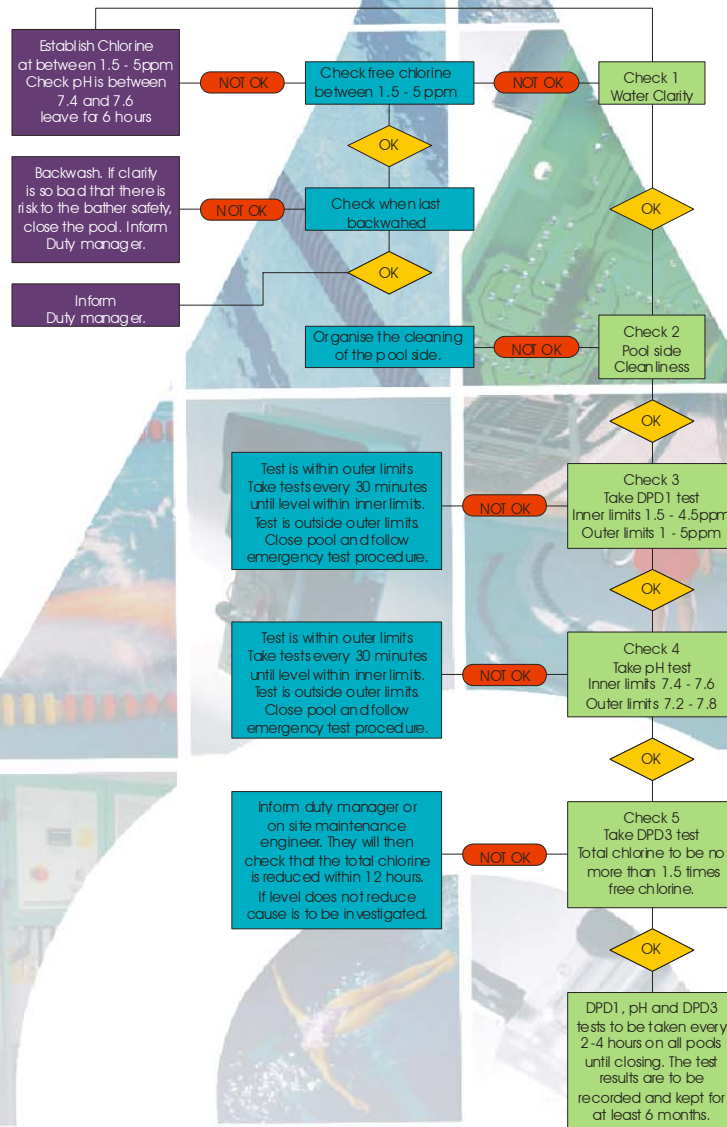

ROUTINE POOL SIDE OPERATIONS

Topline Electronics Ltd
 Unit A8 Ropemaker Park
 Diplocks Way Ind Estate
 Hailsham East Sussex
 BN27 3GU
 Tel 01323-440760
 Fax 01323-844508
 E Mail Info@topline.uk.net
www.topline.uk.net