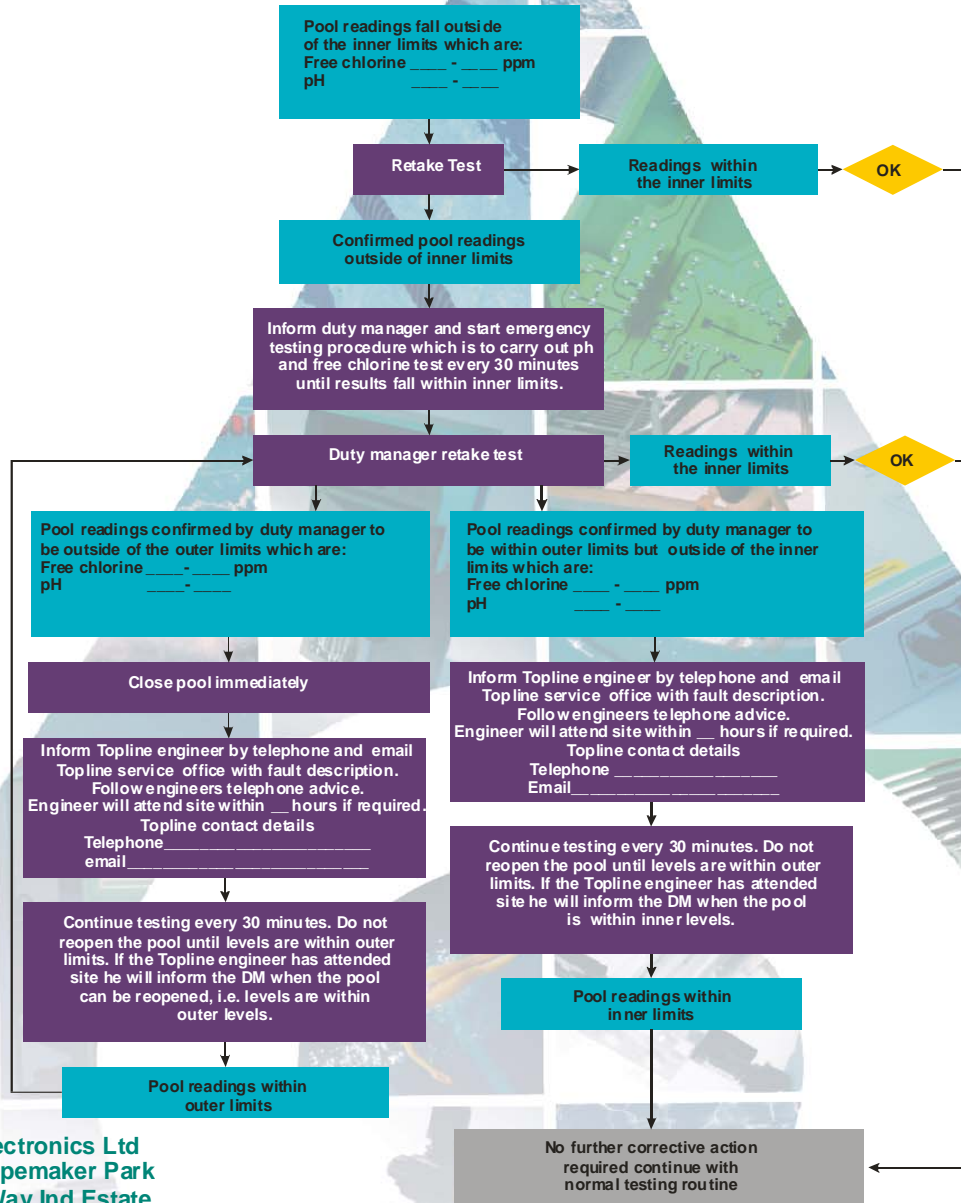

Test Results Fall Outside Of Limits

Topline Electronics Ltd
 Unit A8 Ropemaker Park
 Diplocks Way Ind Estate
 Hailsham East Sussex
 BN27 3GU
 Tel 01323-440760
 Fax 01323-844508
 E Mail info@topline.uk.net
www.topline.uk.net