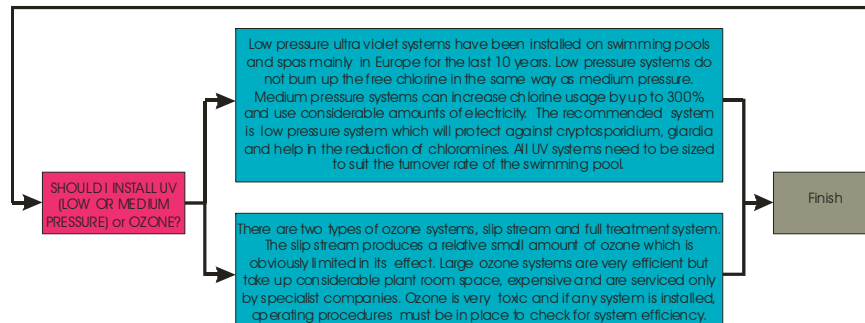

Topline

Equipment Selection

Topline Electronics Ltd
 Unit A8 Ropemaker Park
 Diplocks Way Ind Estate
 Hailsham East Sussex
 BN27 3GU
 Tel 01323-440760
 Fax 01323-844508
 E Mail Info@topline.uk.net
www..topline.uk.net