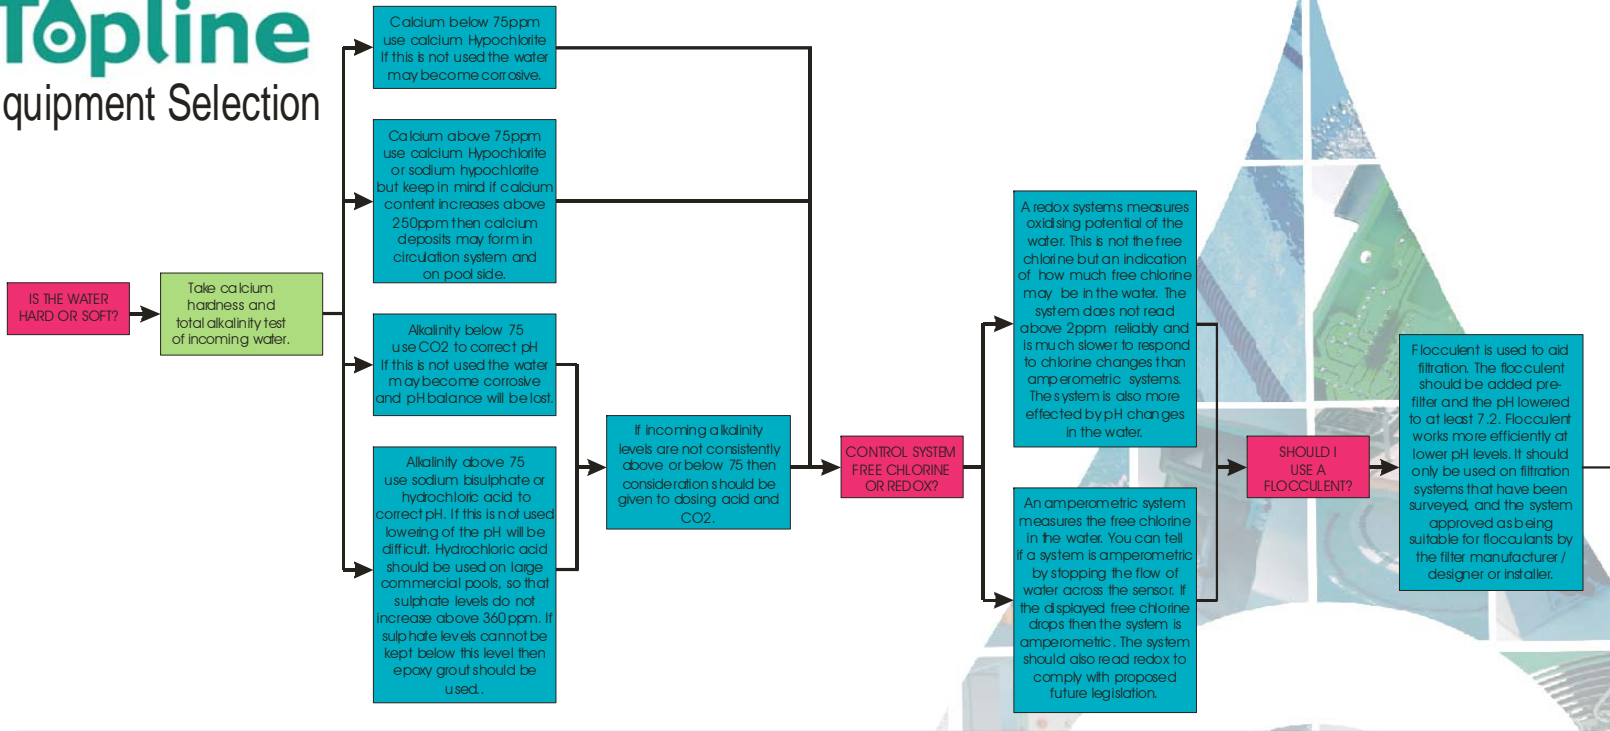

Topline

Equipment Selection

Topline Electronics Ltd
 Unit A8 Ropemaker Park
 Diplocks Way Ind Estate
 Hailsham East Sussex
 BN27 3GU
 Tel 01323-440760
 Fax 01323-844508
 E Mail Info@topline.uk.net
www..topline.uk.net